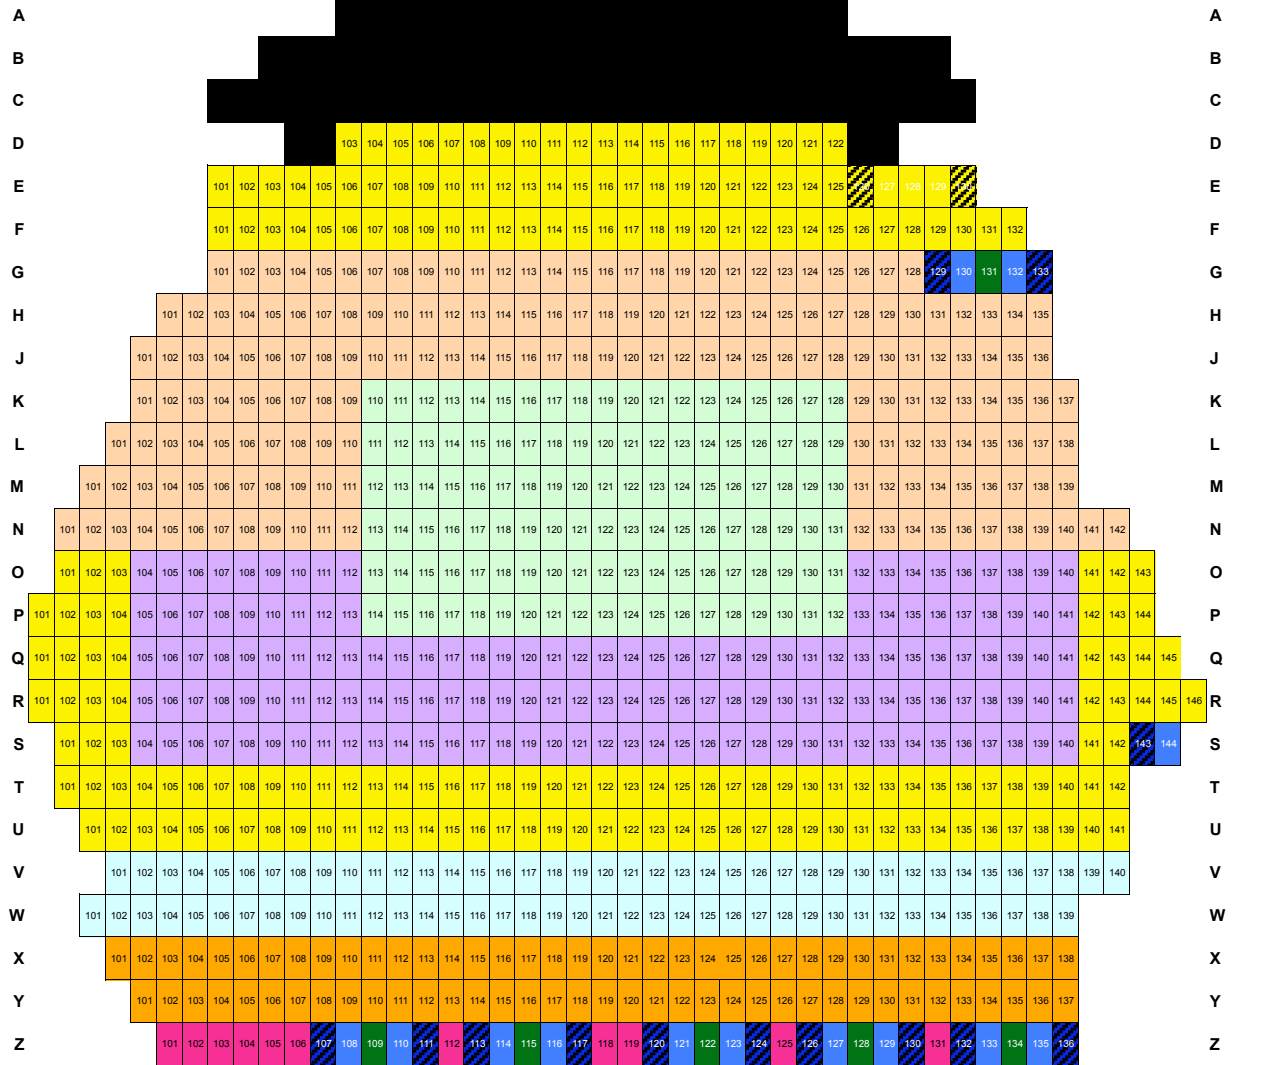

Alice Tully Hall One extension

WHEELCHAIR
W/C COMPANION
REMOVE FOR W/C

STAGE

EXTENDED STAGE
REMOVE D123,124 NO EXTENSION

Box A	1	Box A
	3	
	5	

Box B	3	1
	7	5
	11	9
	15	13
	19	17
23	21	

Box C	3	1
	7	5
	11	9
	15	13
	19	17
23	21	

- (seat totals include all wheelchair & companion seating)
- Preferred Orchestra (\$110) = 114 seats
 - Prime Orchestra (\$90) = 184 seats
 - Orchestra (\$75) = 147 seats
 - Front/Rear Orchestra (\$60) = 202 seats
 - Front Balcony/Rear Orchestra (\$45) = 145 seats
 - Prime Balcony/Rear Orchestra (\$35) = 117 seats
 - Rear Balcony/Back Orchestra (\$25) (no view in balcony boxes) = 96 seats

Total Tickets = 1005

Box B	2	4
	6	8
	10	12
	14	16
	18	20
22	24	

Box C	2	4
	6	8
	10	12
	14	16
	18	20
22	24	

Balcony A
Balcony B
Balcony C
Balcony D

Balcony A
Balcony B
Balcony C
Balcony D